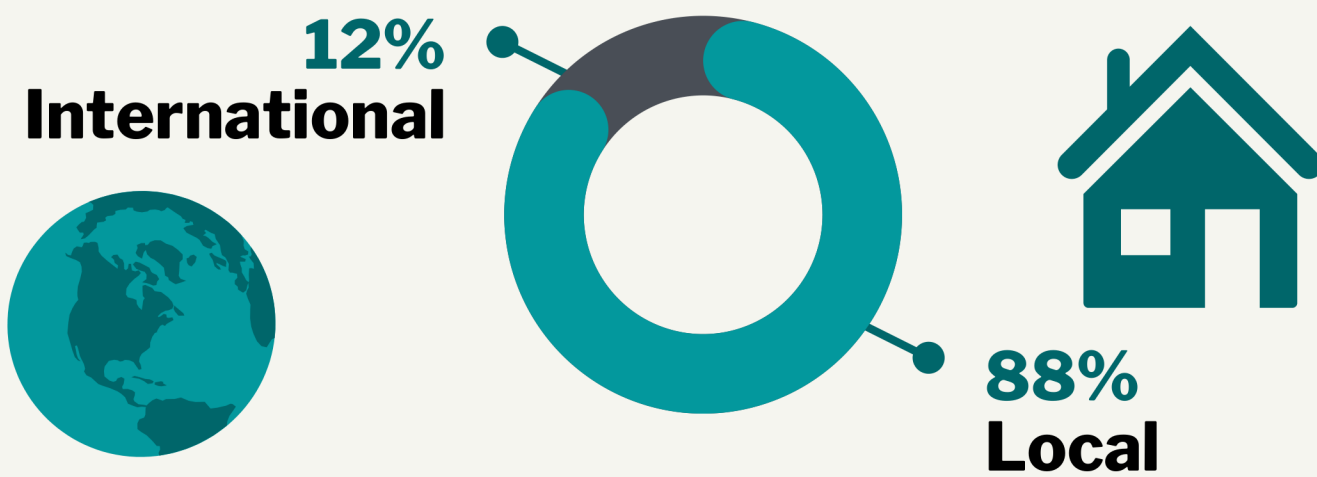

\$39.7
THOUSAND
Funds
Distributed

2,897
Volunteer Hours

"No one has ever become poor by giving."
Anne Frank

\$22
THOUSAND

Grants

Reading Legacies: *Building Bridges*
Meals on Wheels
Water for Children Africa